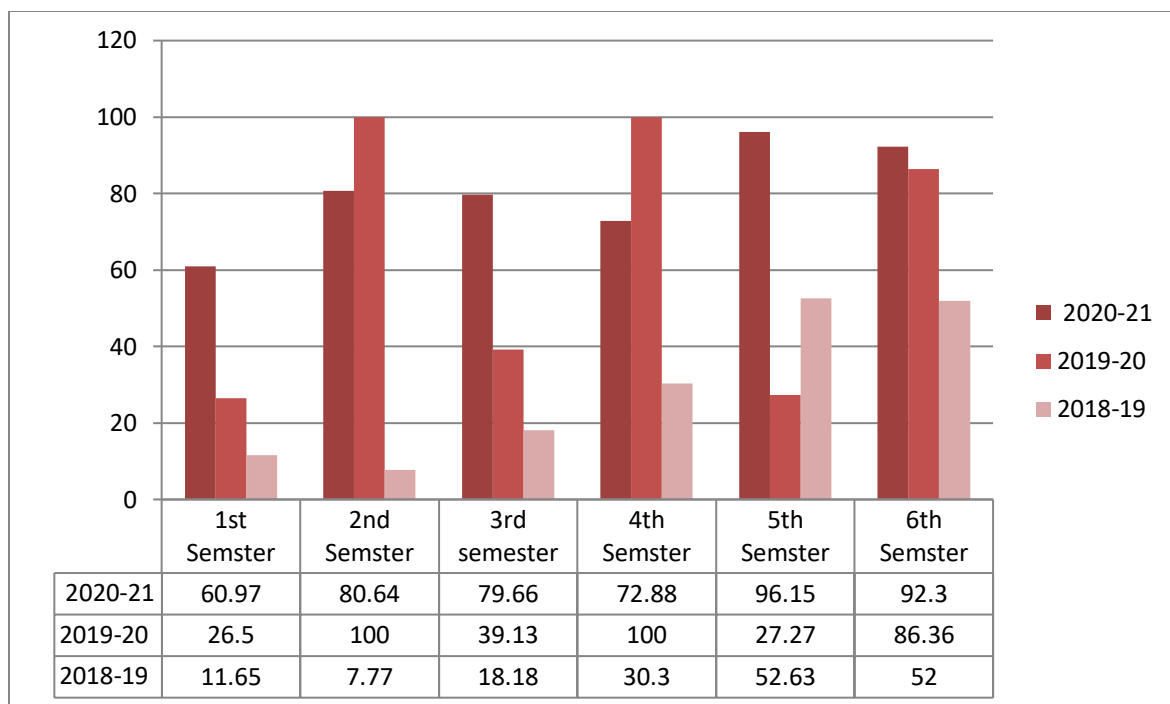

**The Umrer Academy of Arts & Sciences**  
**MAHILA KALA MAHAVIDYALAYA, UMRED**

---

**College Result 2020-2021**

Semester	Total students	Appeared students	No. of Pass Students	percentage
1st Sem	82	50	50	60.67
2 <sup>nd</sup> Sem	82	62	50	80.64
3 <sup>rd</sup> Sem	59	47	47	79.66
4 <sup>th</sup> Sem	59	49	43	72.88
5 <sup>th</sup> Sem	26	26	25	96.15
6 <sup>th</sup> Sem	26	26	24	92.30

### No. of Student Category wise Admission 2020-2021

Class	SC	ST	OBC	NT	SBC	OPEN
B. A. I	11	11	39	15	06	
B. A. II	12	09	28	07	02	01
B. A. III	03	00	17	04	02	
Total	26	20	84	26	10	01