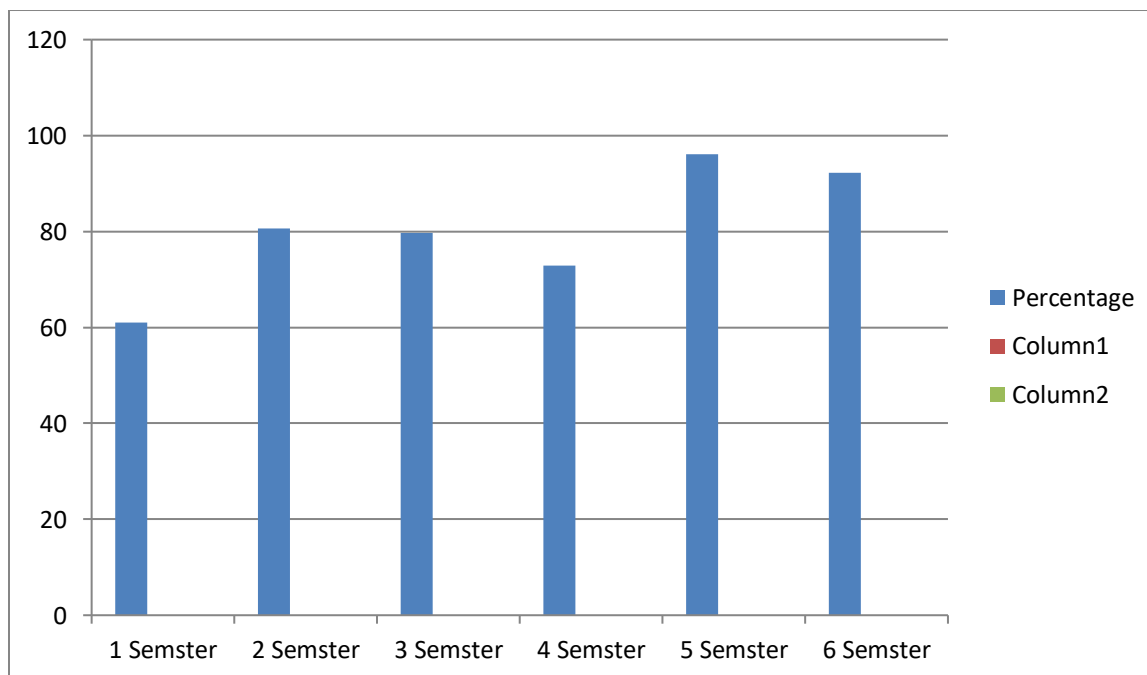

**The Umrer Academy of Arts & Sciences**  
**MAHILA KALA MAHAVIDYALAYA, UMRED**

---

**College Result 2020-2021**

Semester	Total students	Appeared students	No. of Pass Students	percentage
1st Sem	82	50	50	60.67
2 <sup>nd</sup> Sem	82	62	50	80.64
3 <sup>rd</sup> Sem	59	47	47	79.66
4 <sup>th</sup> Sem	59	49	43	72.88
5 <sup>th</sup> Sem	26	26	25	96.15
6 <sup>th</sup> Sem	26	26	24	92.30

### No. of Student Category wise Admission 2020-2021

Class	SC	ST	OBC	NT	SBC	OPEN
B. A. I	11	11	39	15	06	
B. A. II	12	09	28	07	02	01
B. A. III	03	00	17	04	02	
Total	26	20	84	26	10	01