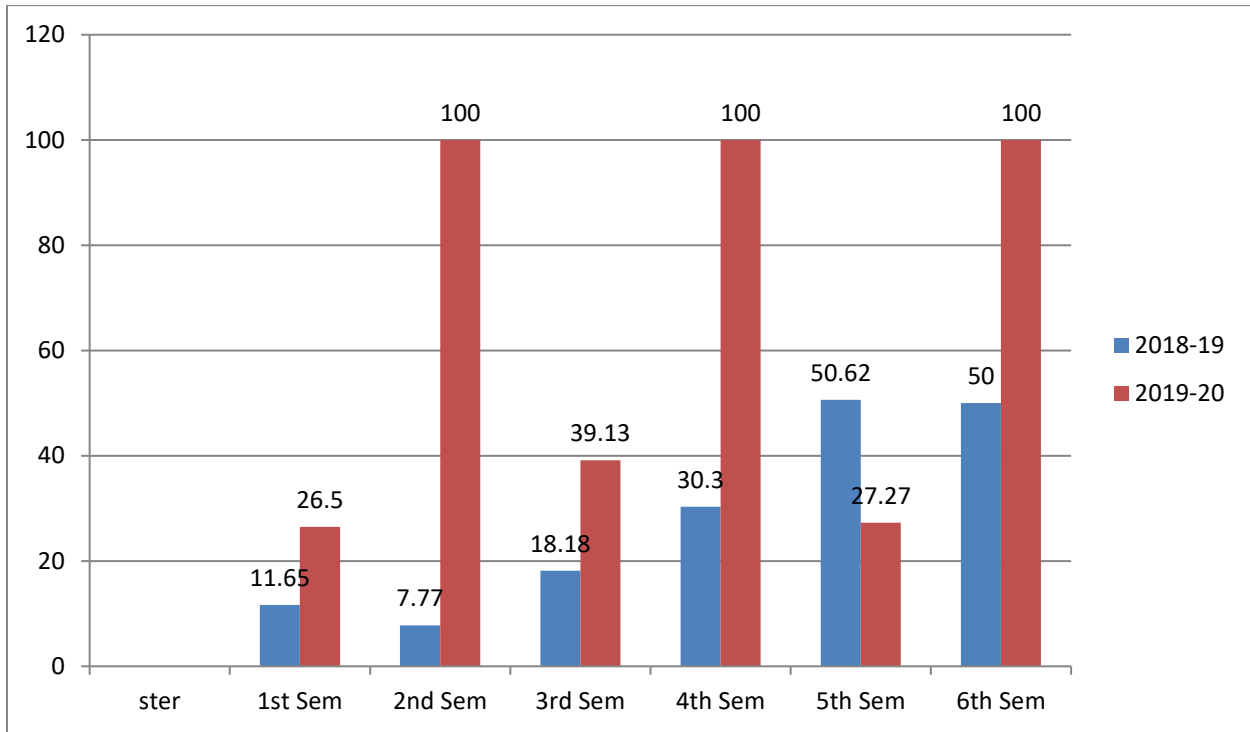

The Umrer Academy of Arts & Sciences
MAHILA KALA MAHAVIDYALAYA, UMRED

College Result 2019-2020

Semester	Total students	Appeared students	No. of Pass Students	percentage
1st Sem	105	103	12	26.50
2 nd Sem	105	90	07	100
3 rd Sem	35	33	06	39.13
4 th Sem	35	33	10	100
5 th Sem	19	19	10	27.27
6 th Sem	19	18	09	100

No. of Student Category wise Admission 2019-20

Class	SC	ST	OBC	NT	SBC	OPEN
B. A. I	12	12	41	16	01	01
B. A. II	08	03	26	06	03	
B. A. III	05	03	12	02	00	
Total	25	18	79	24	04	01

Principal
Mahila Kala Mahavidyalaya
Umrer