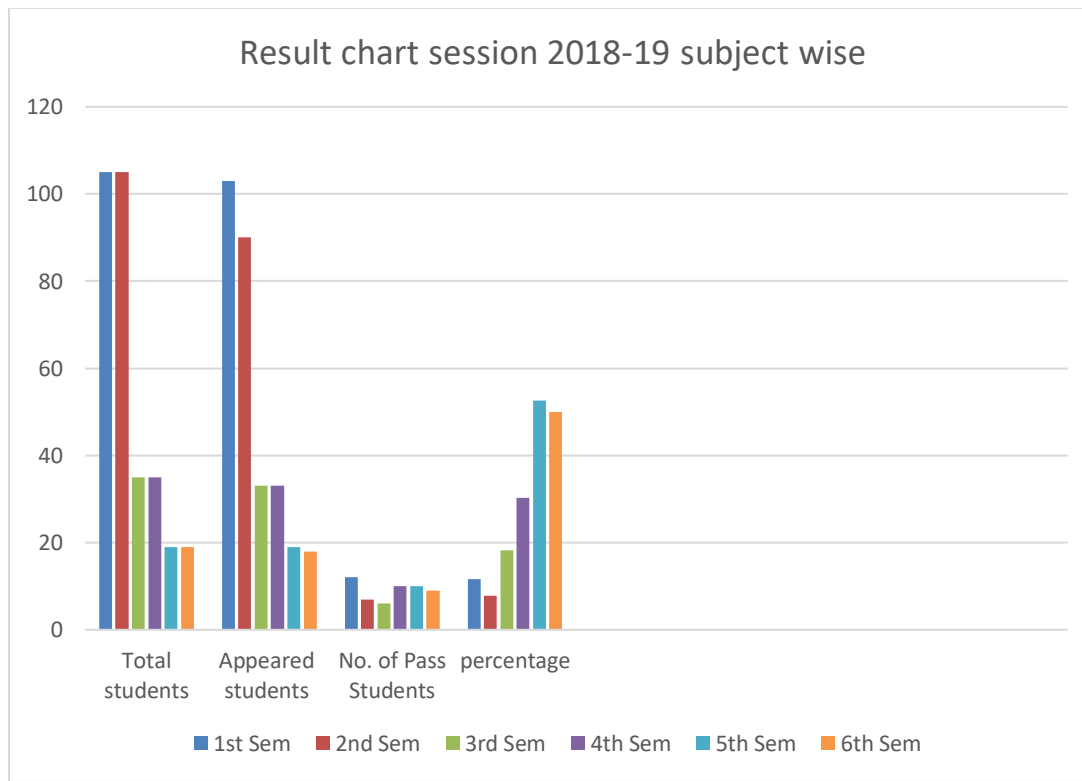

No. of Student Category wise Admission 2018-2019

Class	SC	ST	OBC	General	Other
B. A. I	16	11	55	01	22
B. A. II	05	08	16	00	04
B. A. III	04	01	08	00	06
Total	25	20	79	01	32