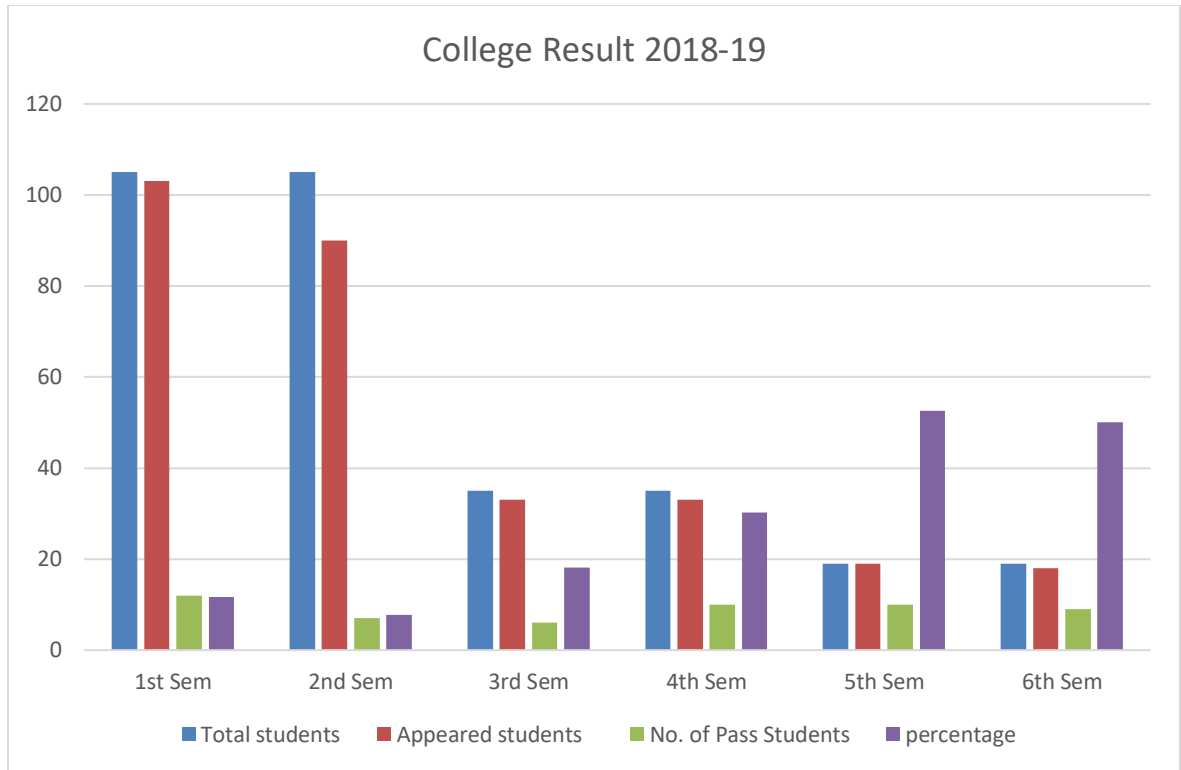

Principal
Mahila Kala Mahavidyalaya
Umrer

Principal